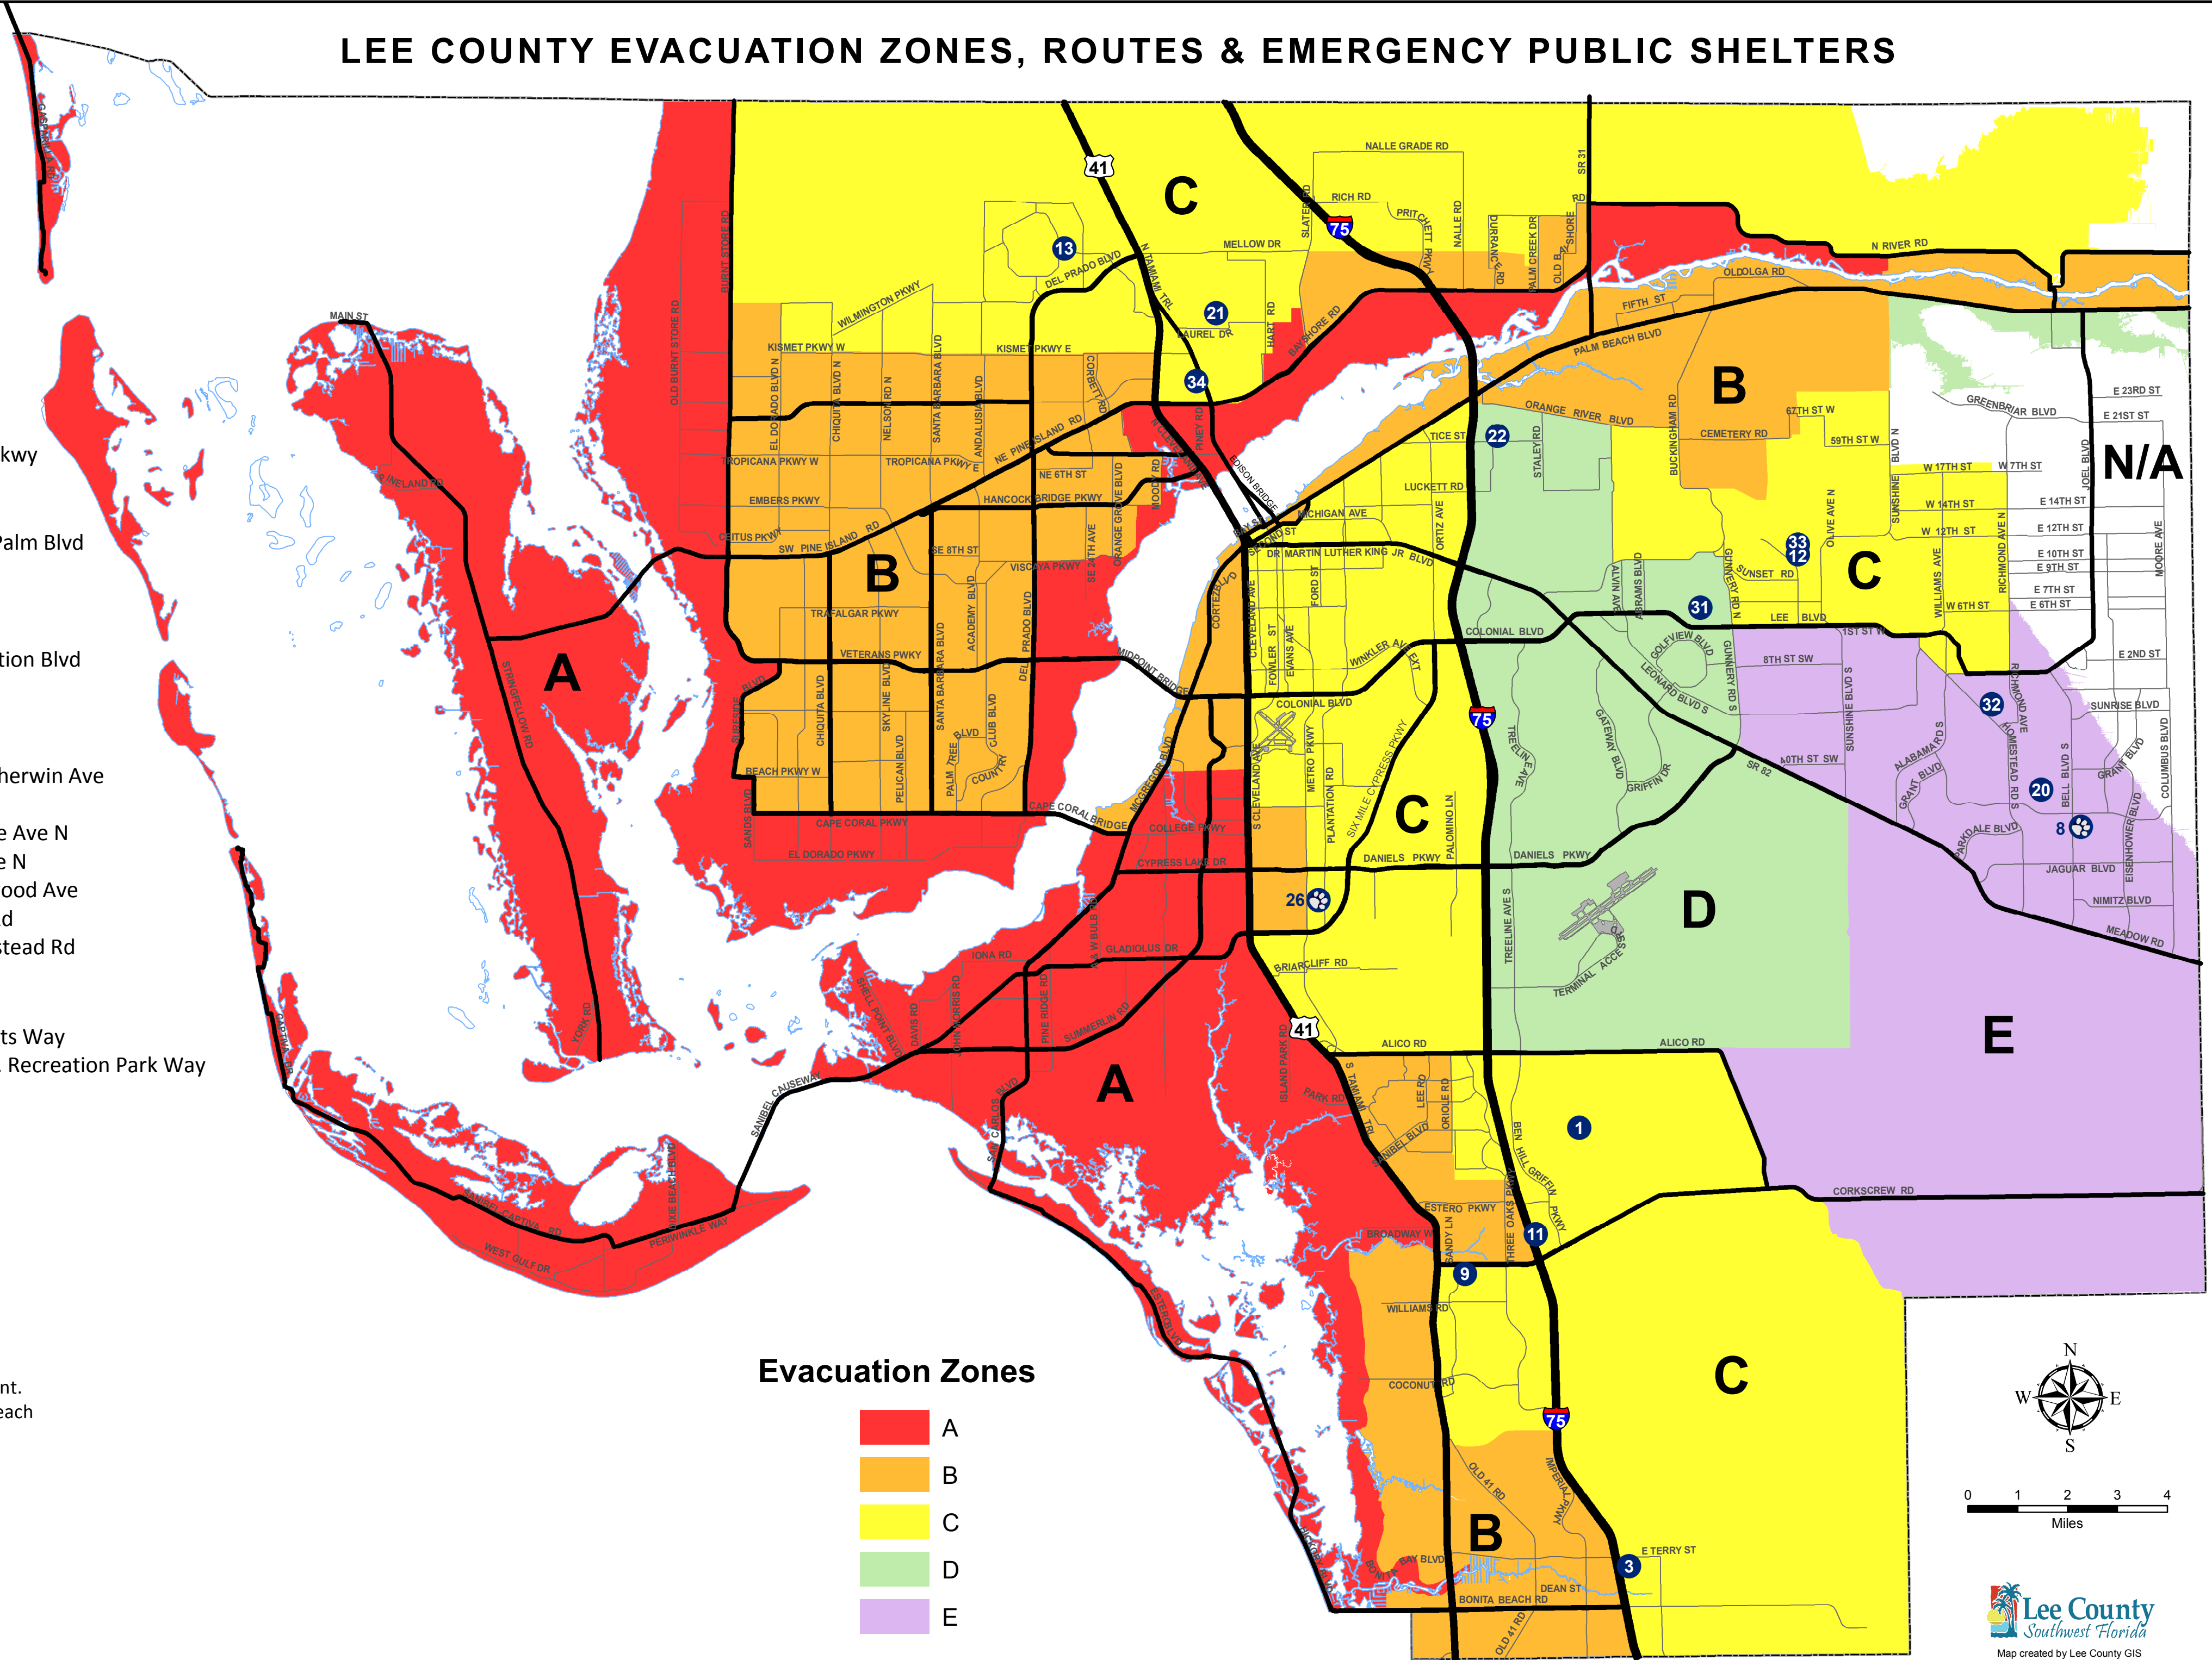

- 8. East Lee County High School – 715 Thomas-Sherwin Ave
-  Pet Friendly Shelter
- 12. Harns Marsh Elementary School – 1800 Unice Ave N
- 33. Harns Marsh Middle School – 1820 Unice Ave N
- 20. Mirror Lakes Elementary School – 525 Charwood Ave
- 31. Varsity Lakes Middle School – 901 Gunnery Rd
- 32. Veterans Park Recreation Center – 49 Homestead Rd

****Be Advised:** **NOT** all shelters will be open for every event. The opening of shelters is dependent upon the nature of each specific event.

 Primary Evacuation Route

Source: Southwest Florida Regional Planning Council and Lee County Emergency Management

Evacuation Zones

-  A
-  B
-  C
-  D
-  E